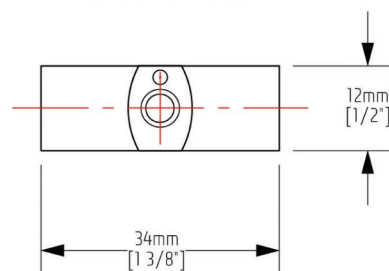

# T - 301

FINISH: POLISHED STAINLESS

1 SIDE VIEW

SCREW HOLE  
TO FIT A 8-32 MS - INCLUDED

2 BOTTOM VIEW

PULL  
LIFE  
OPEN

Introducing the Jewel collection – designed with a passion for clean lined perfection and ergonomic usability, the Jewel collection offers a unique angle to contemporary cabinet pulls. Hand crafted from solid stainless steel and available in a mirror polished, matte or brushed stainless steel finish, the entire Jewel hardware line is meticulously finished to exacting specifications.