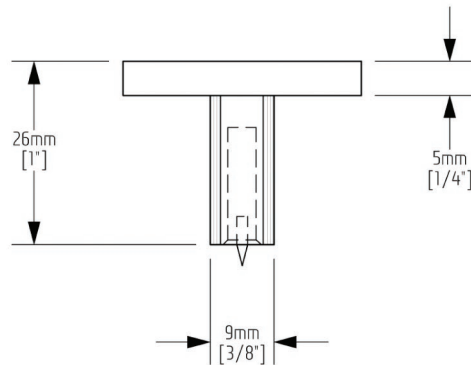

# T - 301

FINISH: POLISHED STAINLESS

1 SIDE VIEW

SCREW HOLE  
TO FIT A 8-32 MS - INCLUDED

2 BOTTOM VIEW

PULL  
LIFE  
OPEN

Introducing the Jewel collection – designed with a passion for clean lined perfection and ergonomic usability, the Jewel collection offers a unique angle to contemporary cabinet pulls. Hand crafted from solid stainless steel and available in a mirror polished, matte or brushed stainless steel finish, the entire Jewel hardware line is meticulously finished to exacting specifications.