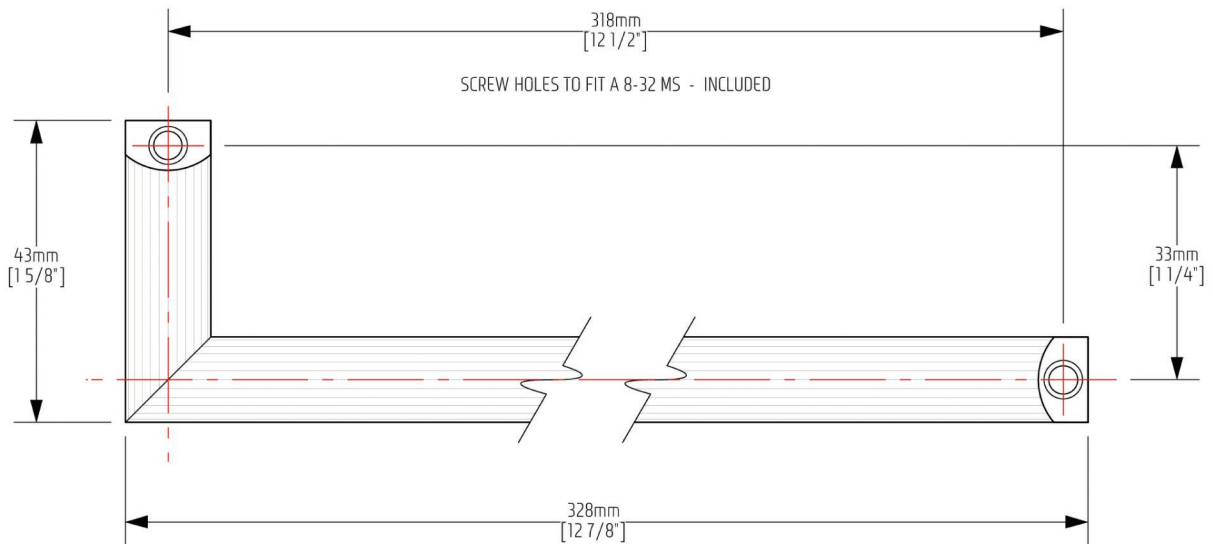

# L - 104

## FINISH: POLISHED STAINLESS

1 SIDE VIEW

2 BOTTOM VIEW

PULL  
LIFE  
OPEN

Introducing the Jewel collection – designed with a passion for clean lined perfection and ergonomic usability, the Jewel collection offers a unique angle to contemporary cabinet pulls. Hand crafted from solid stainless steel and available in a mirror polished, matte or brushed stainless steel finish, the entire Jewel hardware line is meticulously finished to exacting specifications.