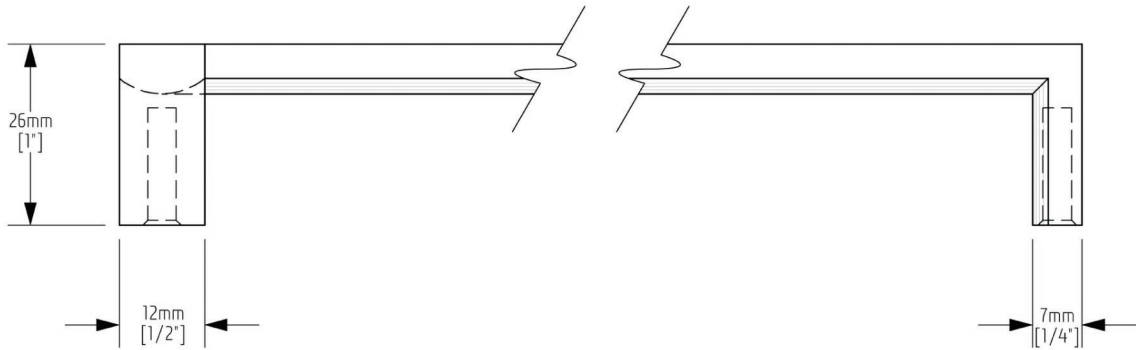

# L - 104

## FINISH: POLISHED STAINLESS

1 SIDE VIEW

2 BOTTOM VIEW

PULL  
LIFE  
OPEN

Introducing the Jewel collection – designed with a passion for clean lined perfection and ergonomic usability, the Jewel collection offers a unique angle to contemporary cabinet pulls. Hand crafted from solid stainless steel and available in a mirror polished, matte or brushed stainless steel finish, the entire Jewel hardware line is meticulously finished to exacting specifications.