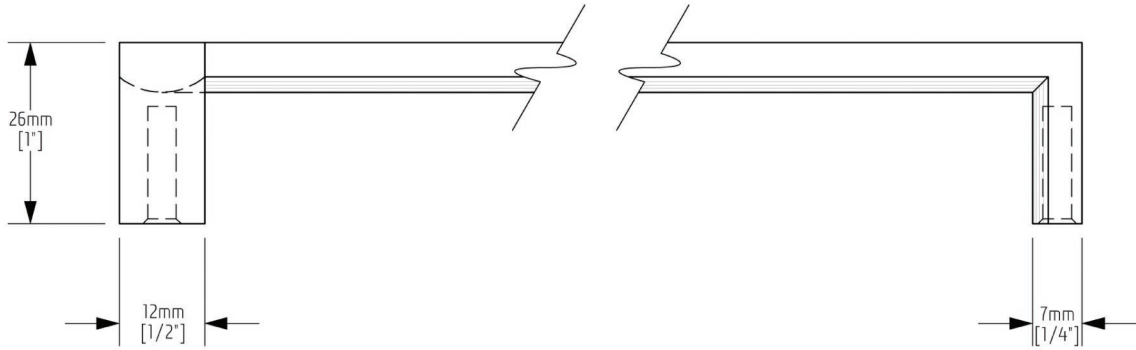

L - 104

FINISH: BRUSHED STAINLESS

1 SIDE VIEW

2 BOTTOM VIEW

PULL
LIFE
OPEN

Introducing the Jewel collection – designed with a passion for clean lined perfection and ergonomic usability, the Jewel collection offers a unique angle to contemporary cabinet pulls. Hand crafted from solid stainless steel and available in a mirror polished, matte or brushed stainless steel finish, the entire Jewel hardware line is meticulously finished to exacting specifications.