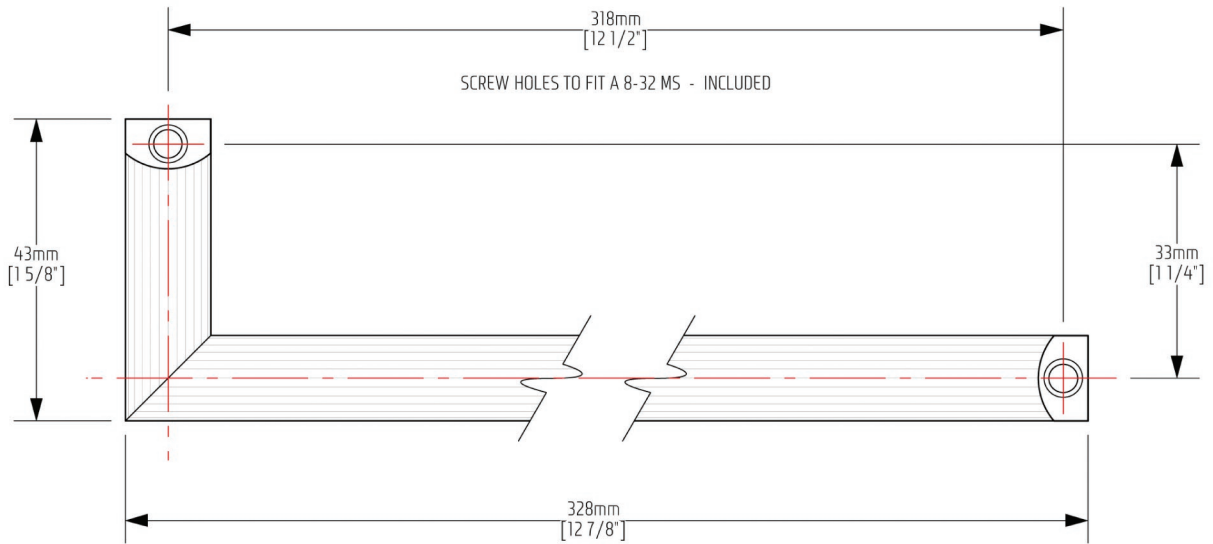

L - 104

FINISH: BRUSHED STAINLESS

1 SIDE VIEW

2 BOTTOM VIEW

PULL
LIFE
OPEN

Introducing the Jewel collection – designed with a passion for clean lined perfection and ergonomic usability, the Jewel collection offers a unique angle to contemporary cabinet pulls. Hand crafted from solid stainless steel and available in a mirror polished, matte or brushed stainless steel finish, the entire Jewel hardware line is meticulously finished to exacting specifications.