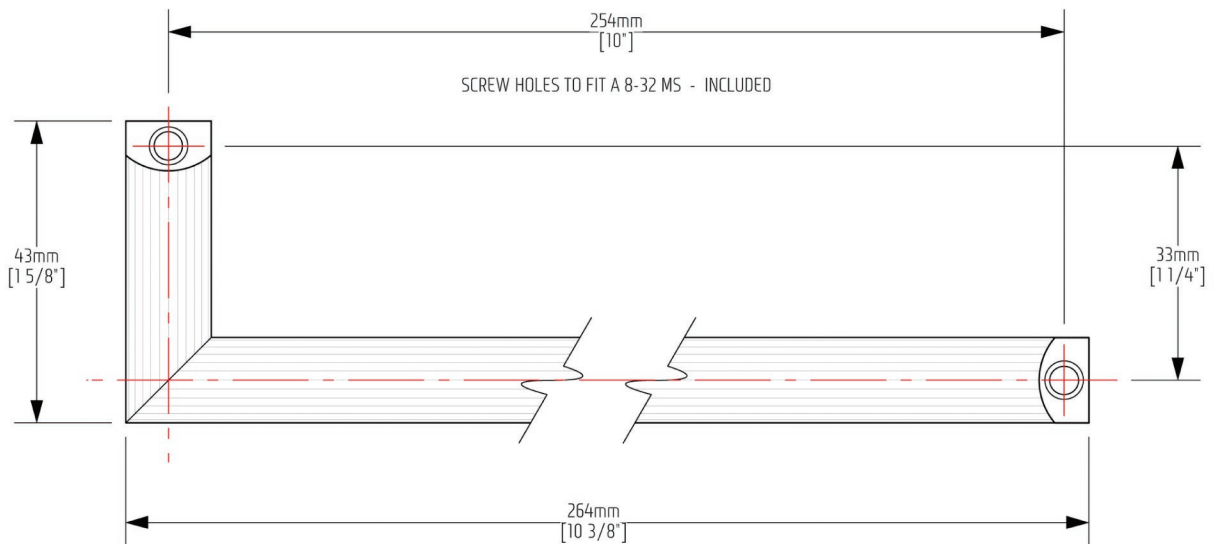

L - 103

FINISH: POLISHED STAINLESS

1 SIDE VIEW

2 BOTTOM VIEW

PULL
LIFE
OPEN

Introducing the Jewel collection – designed with a passion for clean lined perfection and ergonomic usability, the Jewel collection offers a unique angle to contemporary cabinet pulls. Hand crafted from solid stainless steel and available in a mirror polished, matte or brushed stainless steel finish, the entire Jewel hardware line is meticulously finished to exacting specifications.