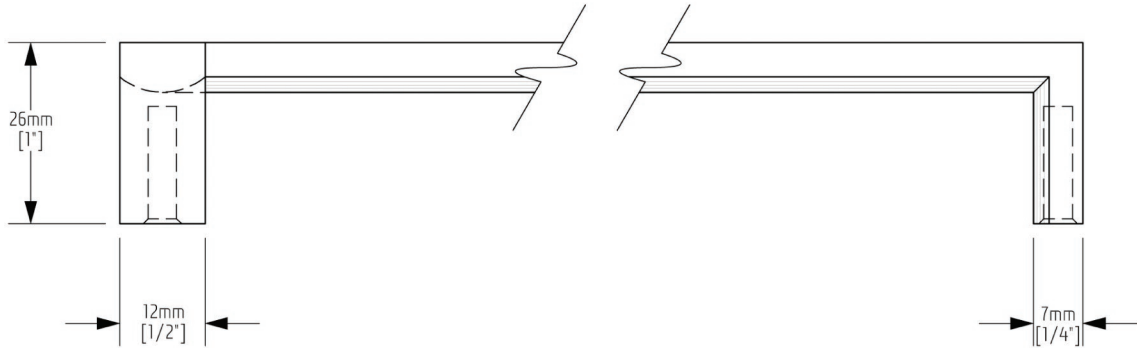

L - 103

FINISH: POLISHED STAINLESS

1 SIDE VIEW

2 BOTTOM VIEW

PULL
LIFE
OPEN

Introducing the Jewel collection – designed with a passion for clean lined perfection and ergonomic usability, the Jewel collection offers a unique angle to contemporary cabinet pulls. Hand crafted from solid stainless steel and available in a mirror polished, matte or brushed stainless steel finish, the entire Jewel hardware line is meticulously finished to exacting specifications.