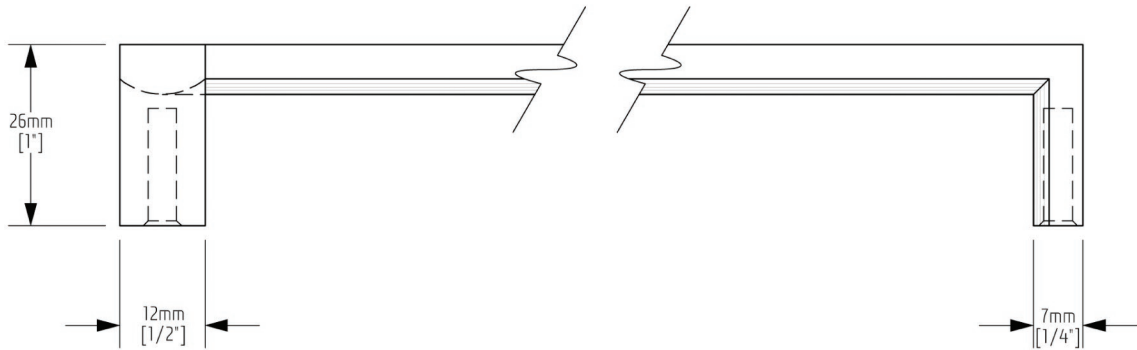

L - 103

FINISH: BRUSHED STAINLESS

1 SIDE VIEW

2 BOTTOM VIEW

PULL
LIFE
OPEN

Introducing the Jewel collection – designed with a passion for clean lined perfection and ergonomic usability, the Jewel collection offers a unique angle to contemporary cabinet pulls. Hand crafted from solid stainless steel and available in a mirror polished, matte or brushed stainless steel finish, the entire Jewel hardware line is meticulously finished to exacting specifications.