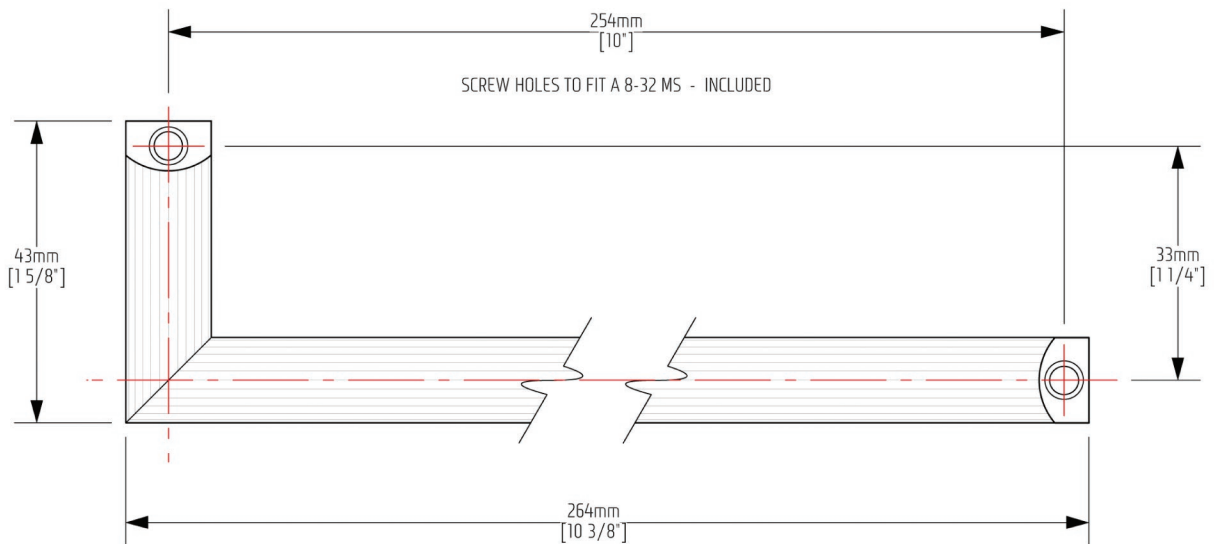

L - 103

FINISH: BRUSHED STAINLESS

1 SIDE VIEW

2 BOTTOM VIEW

PULL
LIFE
OPEN

Introducing the Jewel collection – designed with a passion for clean lined perfection and ergonomic usability, the Jewel collection offers a unique angle to contemporary cabinet pulls. Hand crafted from solid stainless steel and available in a mirror polished, matte or brushed stainless steel finish, the entire Jewel hardware line is meticulously finished to exacting specifications.