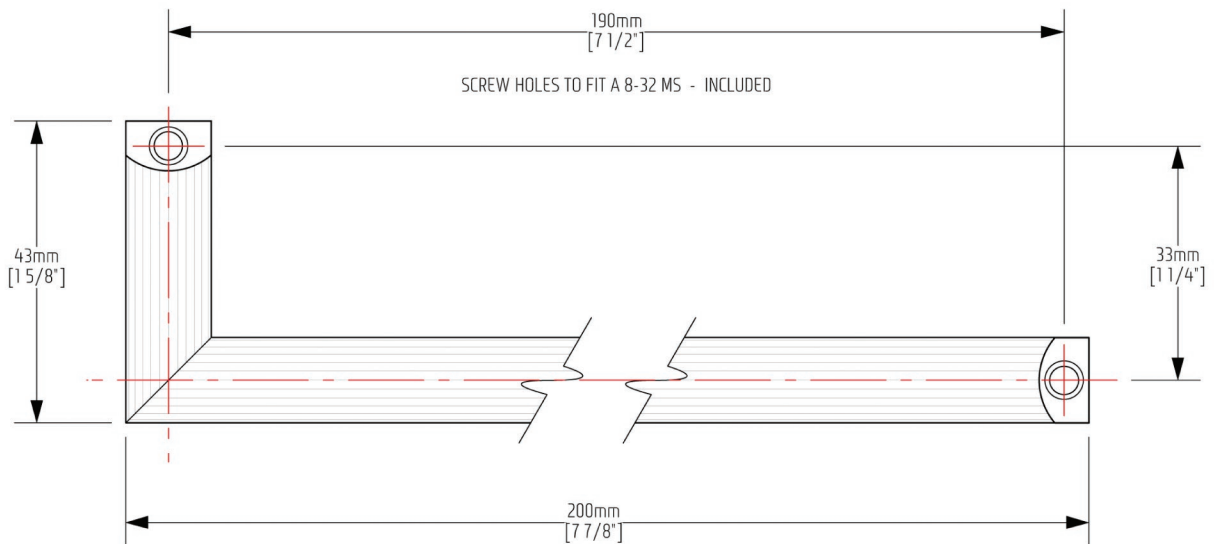

# L - 102

FINISH: POLISHED STAINLESS

1 SIDE VIEW

2 BOTTOM VIEW

PULL  
LIFE  
OPEN

Introducing the Jewel collection – designed with a passion for clean lined perfection and ergonomic usability, the Jewel collection offers a unique angle to contemporary cabinet pulls. Hand crafted from solid stainless steel and available in a mirror polished, matte or brushed stainless steel finish, the entire Jewel hardware line is meticulously finished to exacting specifications.