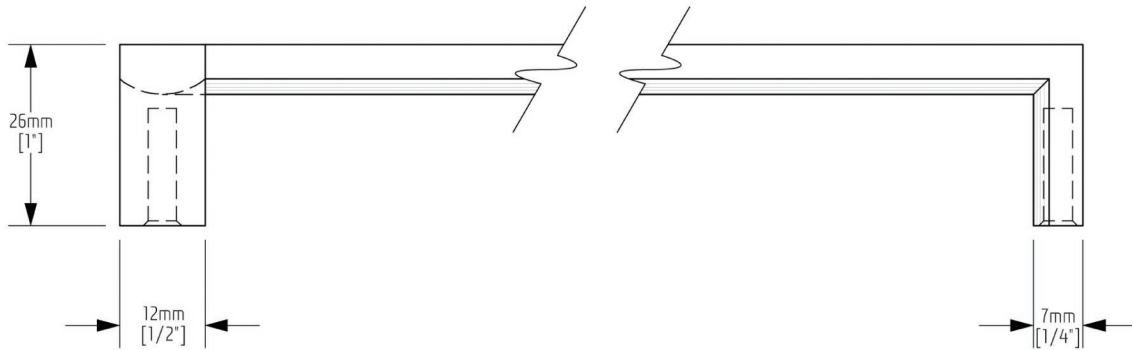

# L - 102

FINISH: POLISHED STAINLESS

1 SIDE VIEW

2 BOTTOM VIEW

PULL  
LIFE  
OPEN

Introducing the Jewel collection – designed with a passion for clean lined perfection and ergonomic usability, the Jewel collection offers a unique angle to contemporary cabinet pulls. Hand crafted from solid stainless steel and available in a mirror polished, matte or brushed stainless steel finish, the entire Jewel hardware line is meticulously finished to exacting specifications.