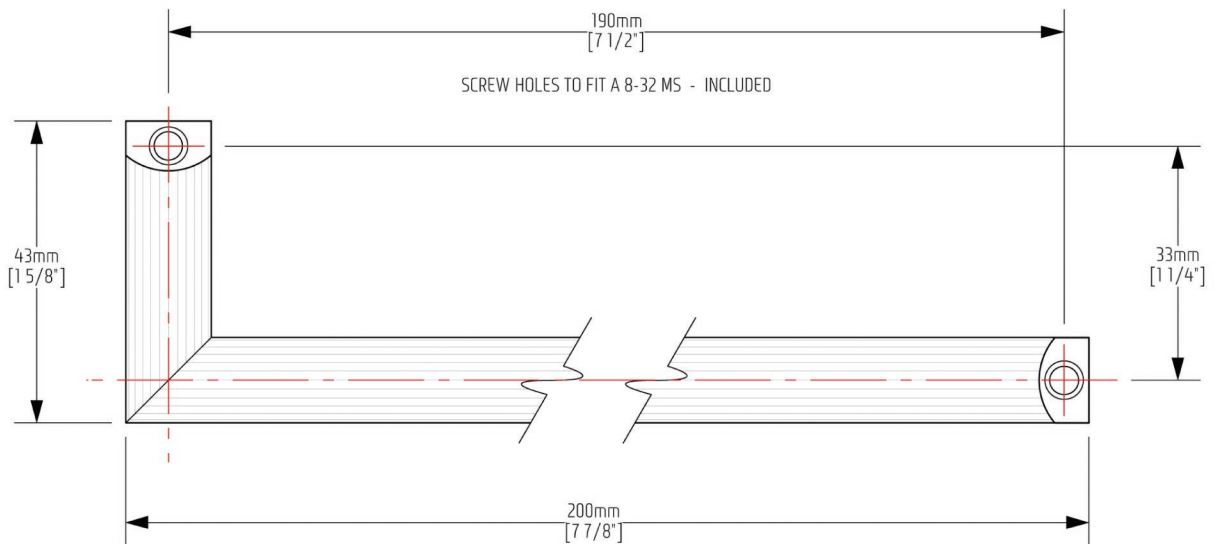

L - 102

FINISH: BRUSHED STAINLESS

1 SIDE VIEW

2 BOTTOM VIEW

PULL
LIFE
OPEN

Introducing the Jewel collection – designed with a passion for clean lined perfection and ergonomic usability, the Jewel collection offers a unique angle to contemporary cabinet pulls. Hand crafted from solid stainless steel and available in a mirror polished, matte or brushed stainless steel finish, the entire Jewel hardware line is meticulously finished to exacting specifications.