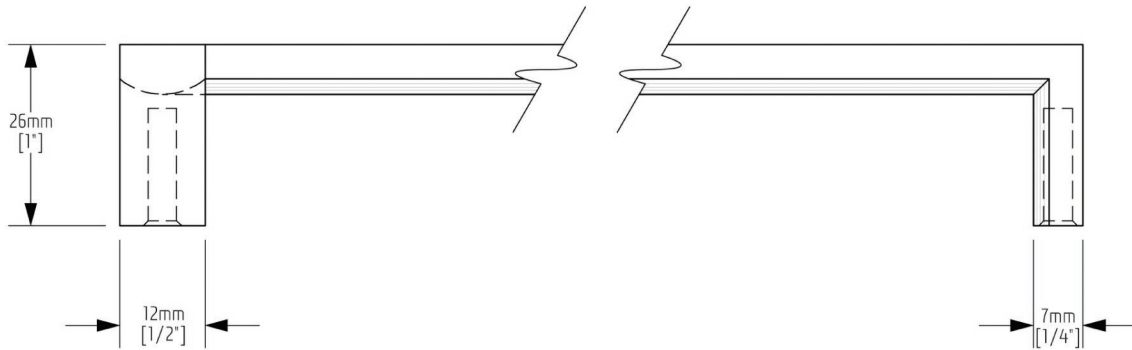

L - 102

FINISH: BRUSHED STAINLESS

1 SIDE VIEW

2 BOTTOM VIEW

PULL
LIFE
OPEN

Introducing the Jewel collection – designed with a passion for clean lined perfection and ergonomic usability, the Jewel collection offers a unique angle to contemporary cabinet pulls. Hand crafted from solid stainless steel and available in a mirror polished, matte or brushed stainless steel finish, the entire Jewel hardware line is meticulously finished to exacting specifications.