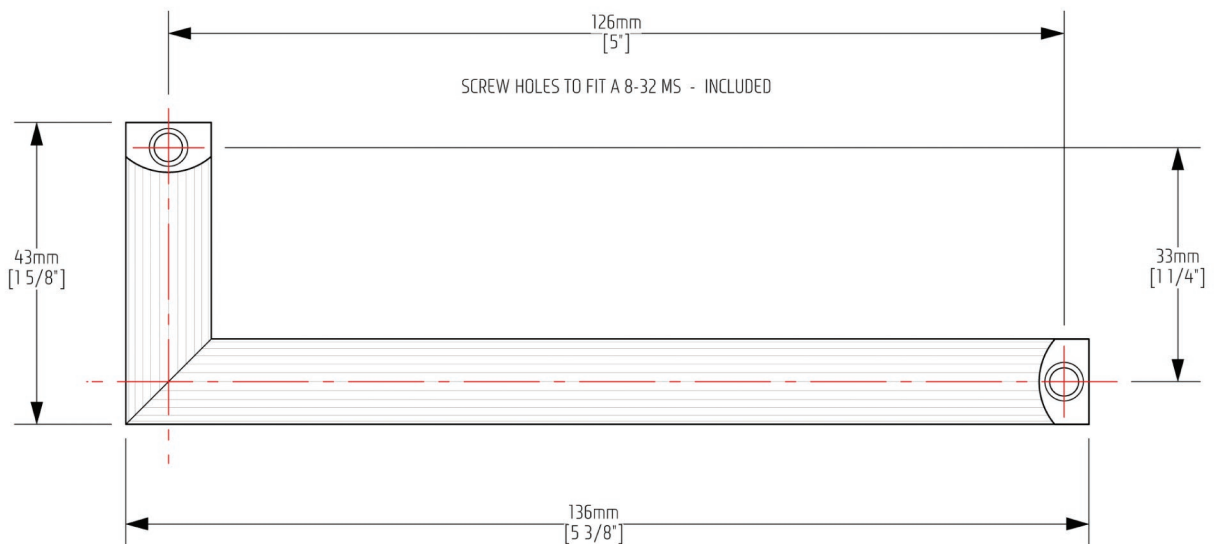

L - 101

FINISH: POLISHED STAINLESS

1 SIDE VIEW

2 BOTTOM VIEW

PULL
LIFE
OPEN

Introducing the Jewel collection – designed with a passion for clean lined perfection and ergonomic usability, the Jewel collection offers a unique angle to contemporary cabinet pulls. Hand crafted from solid stainless steel and available in a mirror polished, matte or brushed stainless steel finish, the entire Jewel hardware line is meticulously finished to exacting specifications.