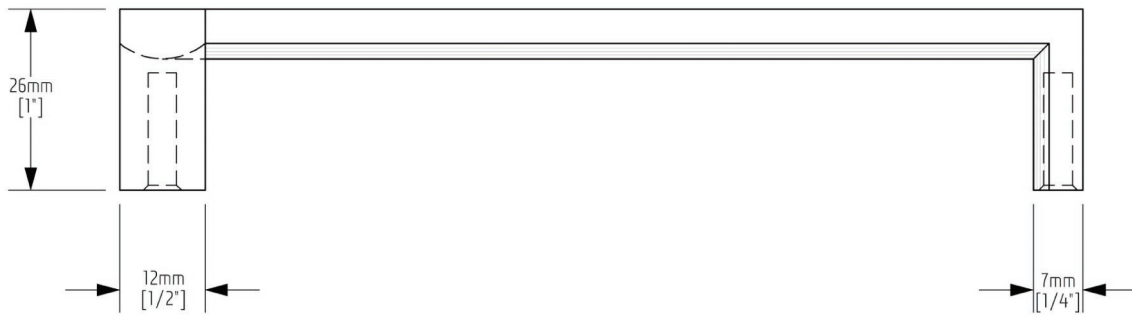

L - 101

FINISH: POLISHED STAINLESS

1 SIDE VIEW

2 BOTTOM VIEW

PULL
LIFE
OPEN

Introducing the Jewel collection – designed with a passion for clean lined perfection and ergonomic usability, the Jewel collection offers a unique angle to contemporary cabinet pulls. Hand crafted from solid stainless steel and available in a mirror polished, matte or brushed stainless steel finish, the entire Jewel hardware line is meticulously finished to exacting specifications.