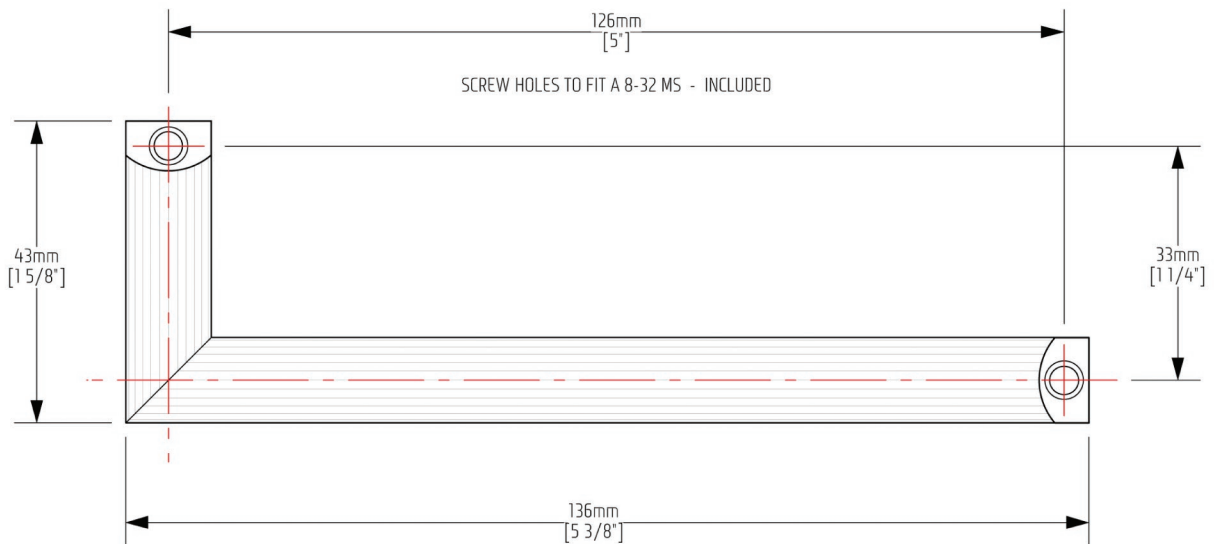

L - 101

FINISH: BRUSHED STAINLESS

1 SIDE VIEW

2 BOTTOM VIEW

PULL
LIFE
OPEN

Introducing the Jewel collection – designed with a passion for clean lined perfection and ergonomic usability, the Jewel collection offers a unique angle to contemporary cabinet pulls. Hand crafted from solid stainless steel and available in a mirror polished, matte or brushed stainless steel finish, the entire Jewel hardware line is meticulously finished to exacting specifications.