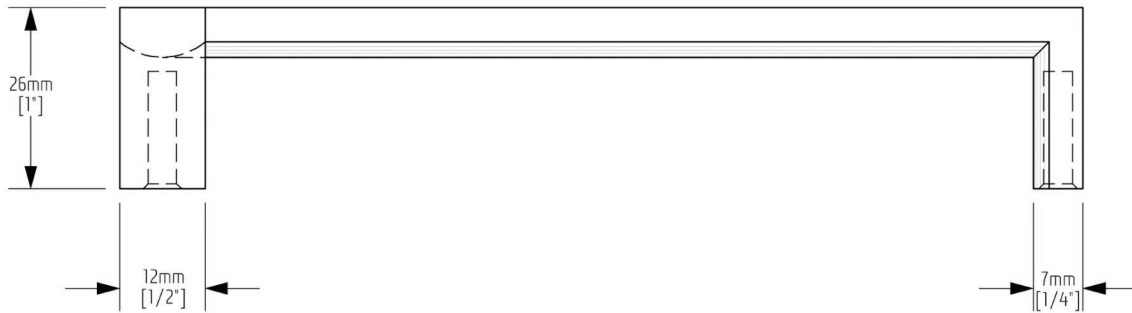

L - 101

FINISH: BRUSHED STAINLESS

1 SIDE VIEW

2 BOTTOM VIEW

PULL
LIFE
OPEN

Introducing the Jewel collection – designed with a passion for clean lined perfection and ergonomic usability, the Jewel collection offers a unique angle to contemporary cabinet pulls. Hand crafted from solid stainless steel and available in a mirror polished, matte or brushed stainless steel finish, the entire Jewel hardware line is meticulously finished to exacting specifications.