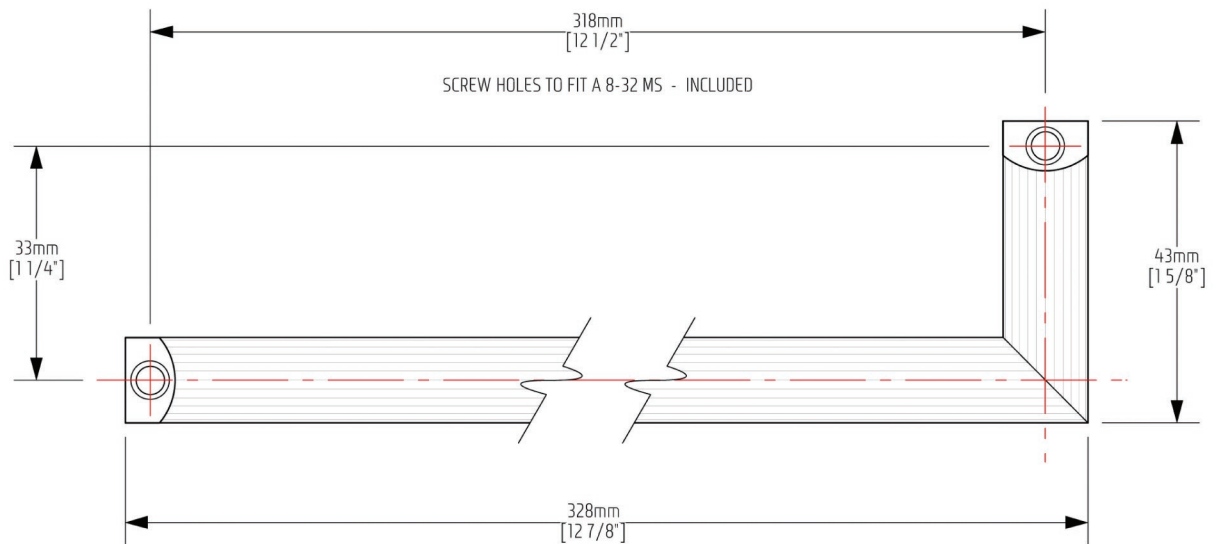

J - 104

FINISH: POLISHED STAINLESS

1 SIDE VIEW

2 BOTTOM VIEW

PULL
LIFE
OPEN

Introducing the Jewel collection – designed with a passion for clean lined perfection and ergonomic usability, the Jewel collection offers a unique angle to contemporary cabinet pulls. Hand crafted from solid stainless steel and available in a mirror polished, matte or brushed stainless steel finish, the entire Jewel hardware line is meticulously finished to exacting specifications.