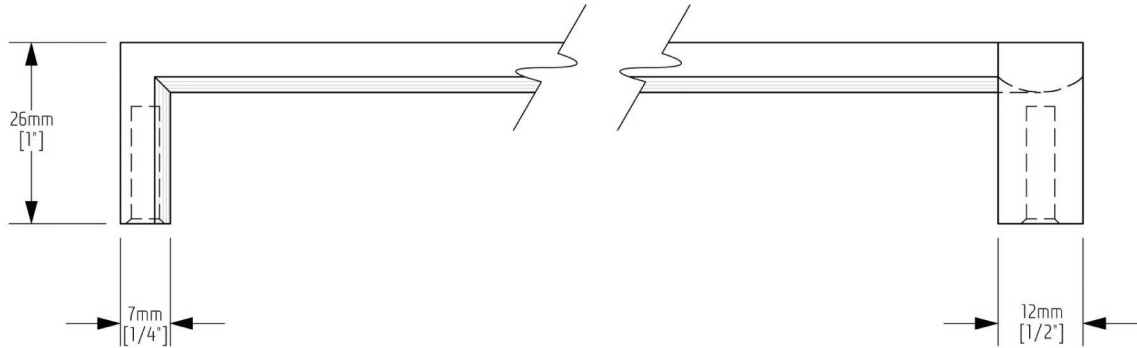

J - 104

FINISH: POLISHED STAINLESS

1 SIDE VIEW

2 BOTTOM VIEW

PULL
LIFE
OPEN

Introducing the Jewel collection – designed with a passion for clean lined perfection and ergonomic usability, the Jewel collection offers a unique angle to contemporary cabinet pulls. Hand crafted from solid stainless steel and available in a mirror polished, matte or brushed stainless steel finish, the entire Jewel hardware line is meticulously finished to exacting specifications.