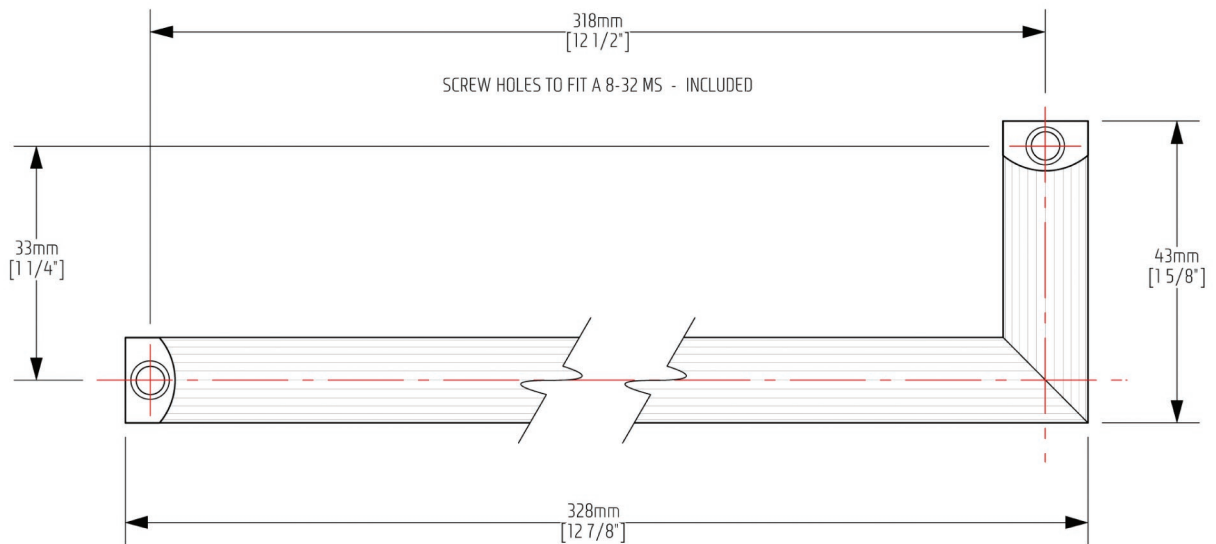

J - 104

FINISH: BRUSHED STAINLESS

1 SIDE VIEW

2 BOTTOM VIEW

PULL
LIFE
OPEN

Introducing the Jewel collection – designed with a passion for clean lined perfection and ergonomic usability, the Jewel collection offers a unique angle to contemporary cabinet pulls. Hand crafted from solid stainless steel and available in a mirror polished, matte or brushed stainless steel finish, the entire Jewel hardware line is meticulously finished to exacting specifications.