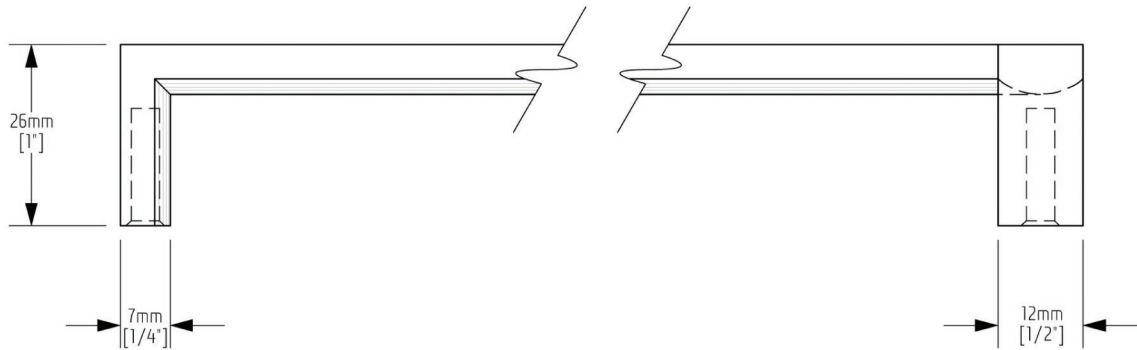

J - 104

FINISH: BRUSHED STAINLESS

1 SIDE VIEW

2 BOTTOM VIEW

PULL
LIFE
OPEN

Introducing the Jewel collection – designed with a passion for clean lined perfection and ergonomic usability, the Jewel collection offers a unique angle to contemporary cabinet pulls. Hand crafted from solid stainless steel and available in a mirror polished, matte or brushed stainless steel finish, the entire Jewel hardware line is meticulously finished to exacting specifications.