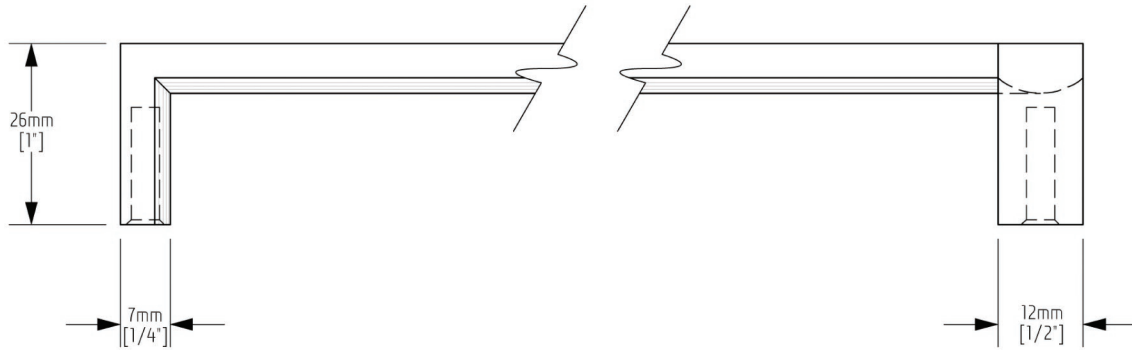

# J - 103

FINISH: POLISHED STAINLESS

1 SIDE VIEW

2 BOTTOM VIEW

PULL  
LIFE  
OPEN

Introducing the Jewel collection – designed with a passion for clean lined perfection and ergonomic usability, the Jewel collection offers a unique angle to contemporary cabinet pulls. Hand crafted from solid stainless steel and available in a mirror polished, matte or brushed stainless steel finish, the entire Jewel hardware line is meticulously finished to exacting specifications.