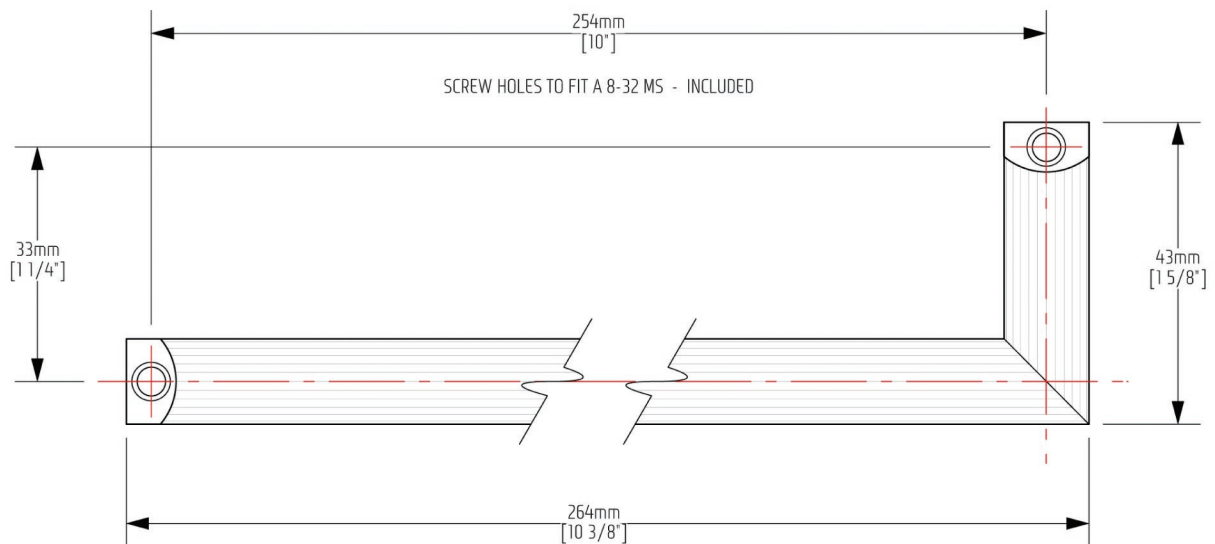

# J - 103

FINISH: POLISHED STAINLESS

1 SIDE VIEW

2 BOTTOM VIEW

PULL  
LIFE  
OPEN

Introducing the Jewel collection – designed with a passion for clean lined perfection and ergonomic usability, the Jewel collection offers a unique angle to contemporary cabinet pulls. Hand crafted from solid stainless steel and available in a mirror polished, matte or brushed stainless steel finish, the entire Jewel hardware line is meticulously finished to exacting specifications.