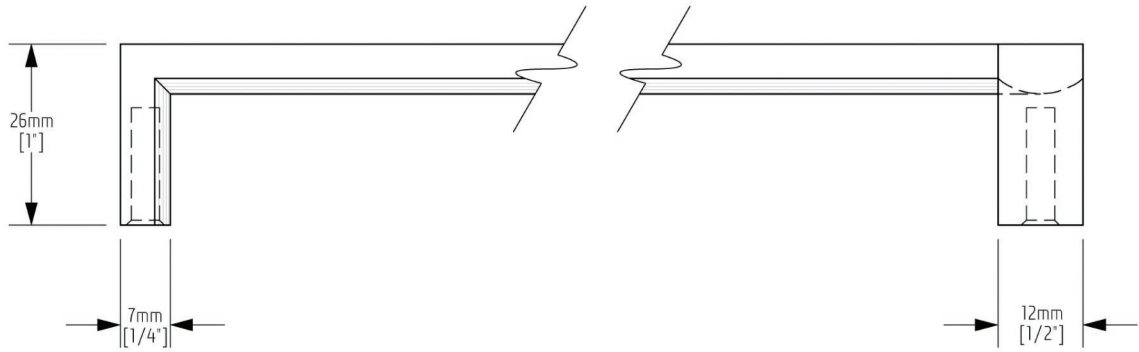

J - 103

FINISH: BRUSHED STAINLESS

1 SIDE VIEW

2 BOTTOM VIEW

PULL
LIFE
OPEN

Introducing the Jewel collection – designed with a passion for clean lined perfection and ergonomic usability, the Jewel collection offers a unique angle to contemporary cabinet pulls. Hand crafted from solid stainless steel and available in a mirror polished, matte or brushed stainless steel finish, the entire Jewel hardware line is meticulously finished to exacting specifications.