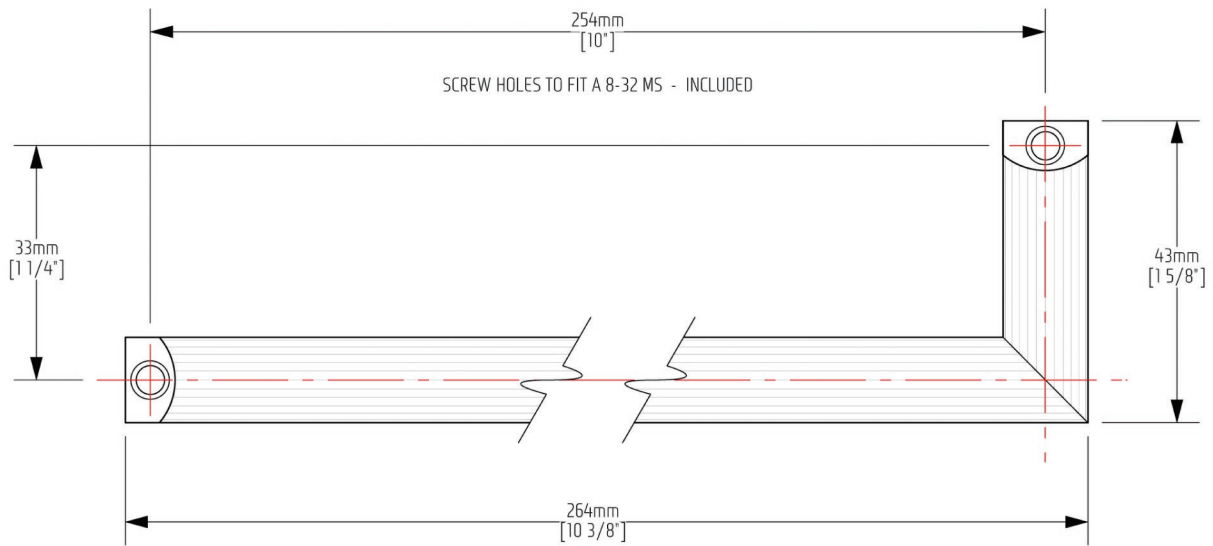

J - 103

FINISH: BRUSHED STAINLESS

1 SIDE VIEW

2 BOTTOM VIEW

PULL
LIFE
OPEN

Introducing the Jewel collection – designed with a passion for clean lined perfection and ergonomic usability, the Jewel collection offers a unique angle to contemporary cabinet pulls. Hand crafted from solid stainless steel and available in a mirror polished, matte or brushed stainless steel finish, the entire Jewel hardware line is meticulously finished to exacting specifications.