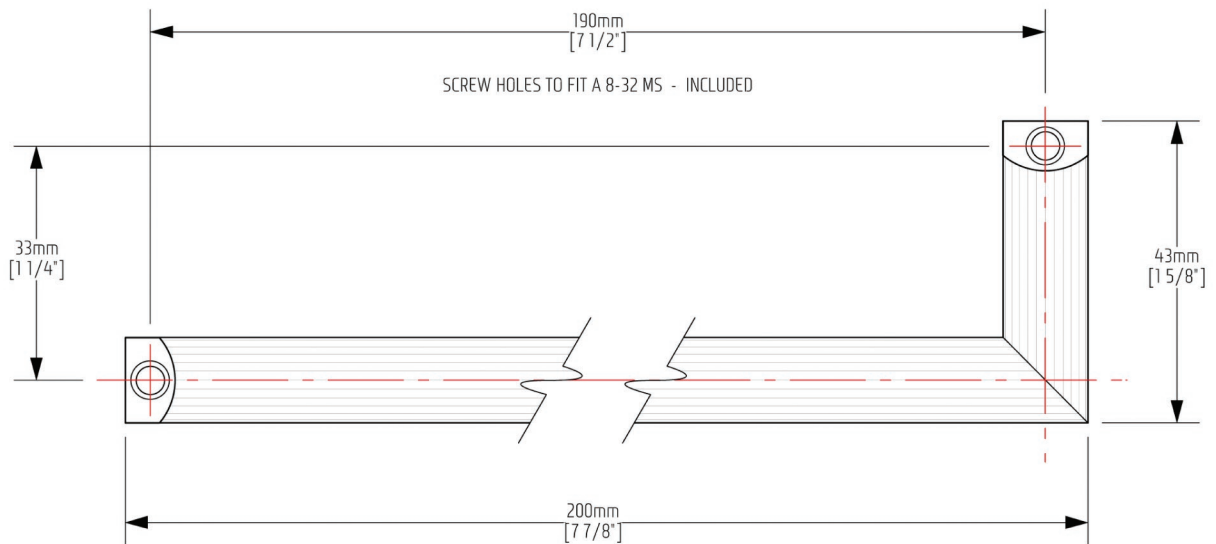

# J - 102

FINISH: POLISHED STAINLESS

1 SIDE VIEW

2 BOTTOM VIEW

PULL  
LIFE  
OPEN

Introducing the Jewel collection – designed with a passion for clean lined perfection and ergonomic usability, the Jewel collection offers a unique angle to contemporary cabinet pulls. Hand crafted from solid stainless steel and available in a mirror polished, matte or brushed stainless steel finish, the entire Jewel hardware line is meticulously finished to exacting specifications.