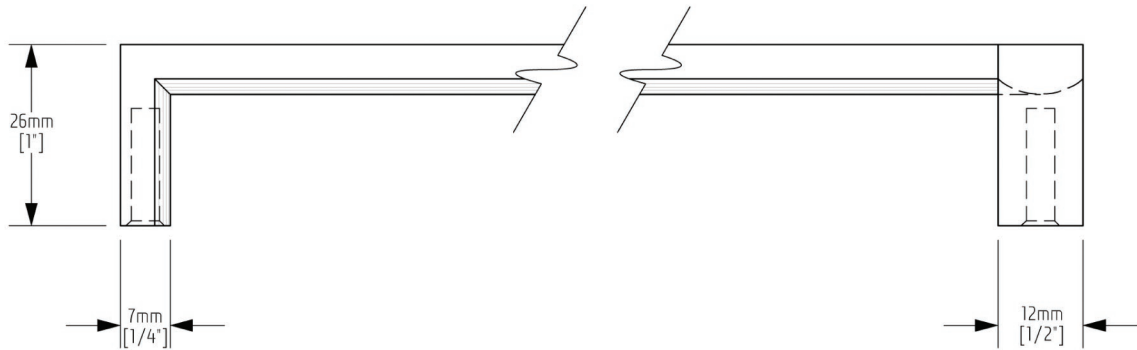

# J - 102

FINISH: POLISHED STAINLESS

1 SIDE VIEW

2 BOTTOM VIEW

PULL  
LIFE  
OPEN

Introducing the Jewel collection – designed with a passion for clean lined perfection and ergonomic usability, the Jewel collection offers a unique angle to contemporary cabinet pulls. Hand crafted from solid stainless steel and available in a mirror polished, matte or brushed stainless steel finish, the entire Jewel hardware line is meticulously finished to exacting specifications.