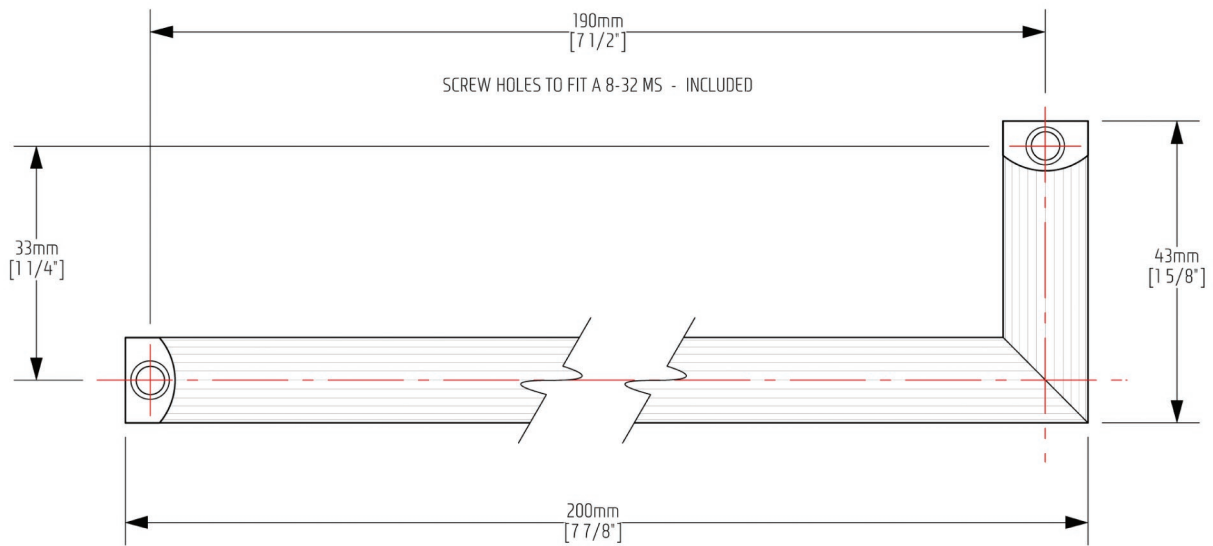

J - 102

FINISH: BRUSHED STAINLESS

1 SIDE VIEW

2 BOTTOM VIEW

PULL
LIFE
OPEN

Introducing the Jewel collection – designed with a passion for clean lined perfection and ergonomic usability, the Jewel collection offers a unique angle to contemporary cabinet pulls. Hand crafted from solid stainless steel and available in a mirror polished, matte or brushed stainless steel finish, the entire Jewel hardware line is meticulously finished to exacting specifications.