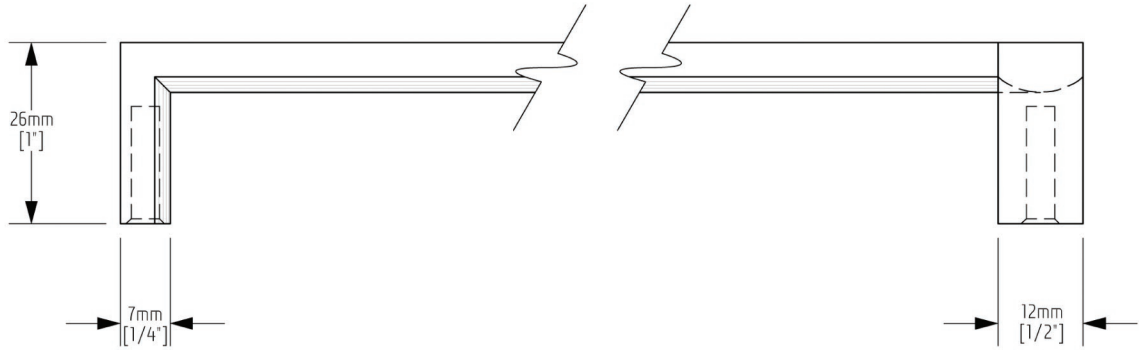

J - 102

FINISH: BRUSHED STAINLESS

1 SIDE VIEW

2 BOTTOM VIEW

PULL
LIFE
OPEN

Introducing the Jewel collection – designed with a passion for clean lined perfection and ergonomic usability, the Jewel collection offers a unique angle to contemporary cabinet pulls. Hand crafted from solid stainless steel and available in a mirror polished, matte or brushed stainless steel finish, the entire Jewel hardware line is meticulously finished to exacting specifications.