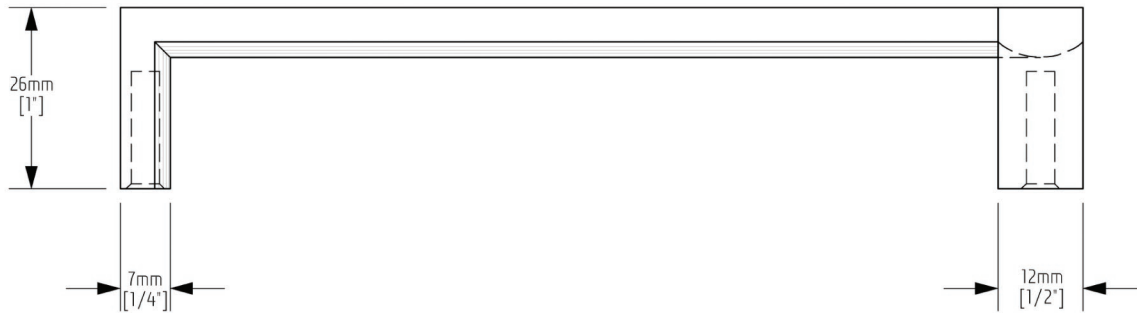

J - 101

FINISH: POLISHED STAINLESS

1 SIDE VIEW

2 BOTTOM VIEW

PULL
LIFE
OPEN

Introducing the Jewel collection – designed with a passion for clean lined perfection and ergonomic usability, the Jewel collection offers a unique angle to contemporary cabinet pulls. Hand crafted from solid stainless steel and available in a mirror polished, matte or brushed stainless steel finish, the entire Jewel hardware line is meticulously finished to exacting specifications.