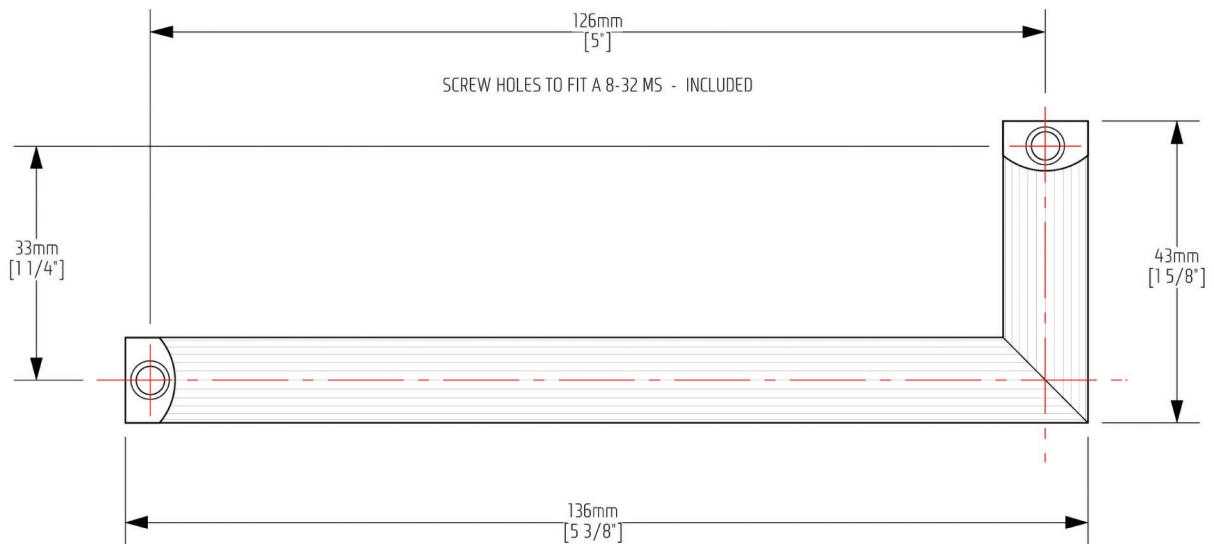

J - 101

FINISH: POLISHED STAINLESS

1 SIDE VIEW

2 BOTTOM VIEW

PULL
LIFE
OPEN

Introducing the Jewel collection – designed with a passion for clean lined perfection and ergonomic usability, the Jewel collection offers a unique angle to contemporary cabinet pulls. Hand crafted from solid stainless steel and available in a mirror polished, matte or brushed stainless steel finish, the entire Jewel hardware line is meticulously finished to exacting specifications.