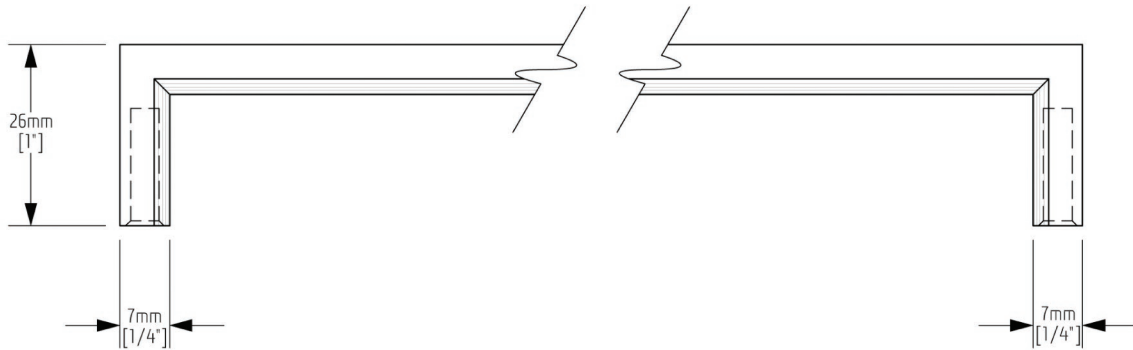

I - 204

FINISH: POLISHED STAINLESS

1 SIDE VIEW

2 BOTTOM VIEW

PULL
LIFE
OPEN

Introducing the Jewel collection – designed with a passion for clean lined perfection and ergonomic usability, the Jewel collection offers a unique angle to contemporary cabinet pulls. Hand crafted from solid stainless steel and available in a mirror polished, matte or brushed stainless steel finish, the entire Jewel hardware line is meticulously finished to exacting specifications.