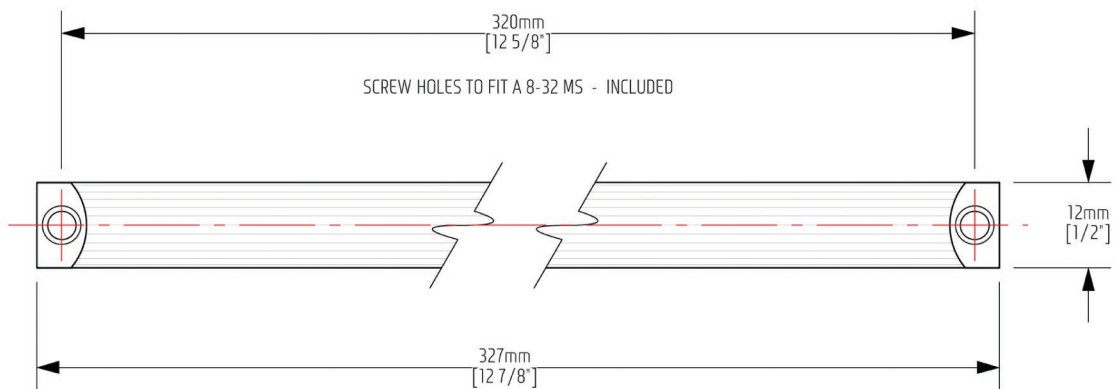

I - 204

FINISH: POLISHED STAINLESS

1 SIDE VIEW

2 BOTTOM VIEW

PULL
LIFE
OPEN

Introducing the Jewel collection – designed with a passion for clean lined perfection and ergonomic usability, the Jewel collection offers a unique angle to contemporary cabinet pulls. Hand crafted from solid stainless steel and available in a mirror polished, matte or brushed stainless steel finish, the entire Jewel hardware line is meticulously finished to exacting specifications.