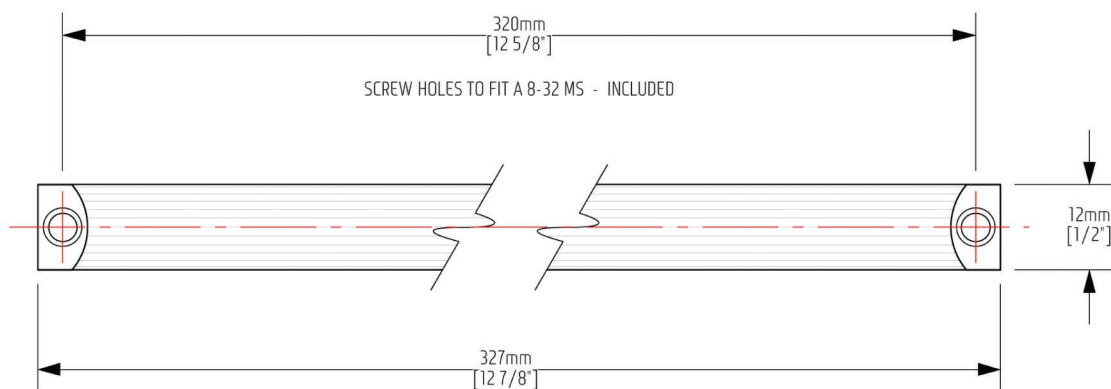

I - 204

FINISH: BRUSHED STAINLESS

1 SIDE VIEW

2 BOTTOM VIEW

PULL
LIFE
OPEN

Introducing the Jewel collection – designed with a passion for clean lined perfection and ergonomic usability, the Jewel collection offers a unique angle to contemporary cabinet pulls. Hand crafted from solid stainless steel and available in a mirror polished, matte or brushed stainless steel finish, the entire Jewel hardware line is meticulously finished to exacting specifications.