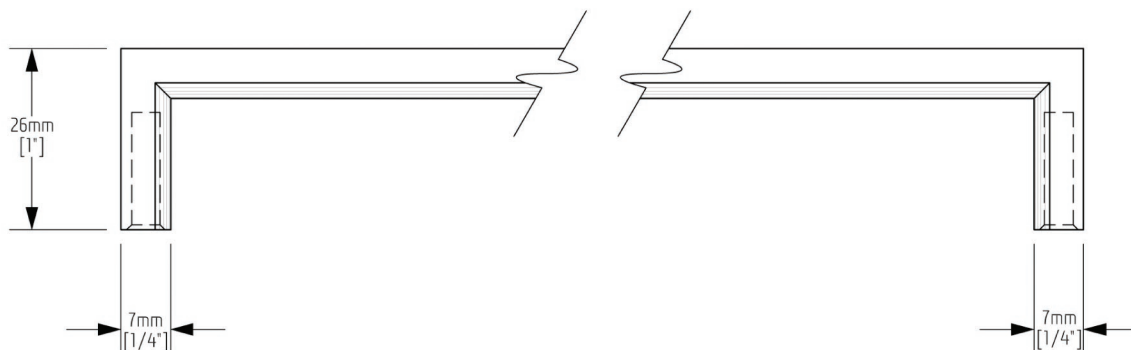

I - 204

FINISH: BRUSHED STAINLESS

1 SIDE VIEW

2 BOTTOM VIEW

PULL
LIFE
OPEN

Introducing the Jewel collection – designed with a passion for clean lined perfection and ergonomic usability, the Jewel collection offers a unique angle to contemporary cabinet pulls. Hand crafted from solid stainless steel and available in a mirror polished, matte or brushed stainless steel finish, the entire Jewel hardware line is meticulously finished to exacting specifications.