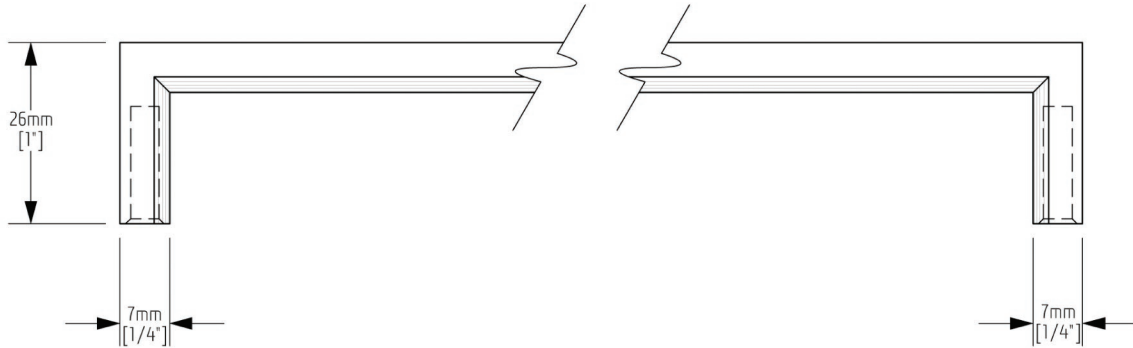

I - 203

FINISH: POLISHED STAINLESS

1 SIDE VIEW

2 BOTTOM VIEW

PULL
LIFE
OPEN

Introducing the Jewel collection – designed with a passion for clean lined perfection and ergonomic usability, the Jewel collection offers a unique angle to contemporary cabinet pulls. Hand crafted from solid stainless steel and available in a mirror polished, matte or brushed stainless steel finish, the entire Jewel hardware line is meticulously finished to exacting specifications.