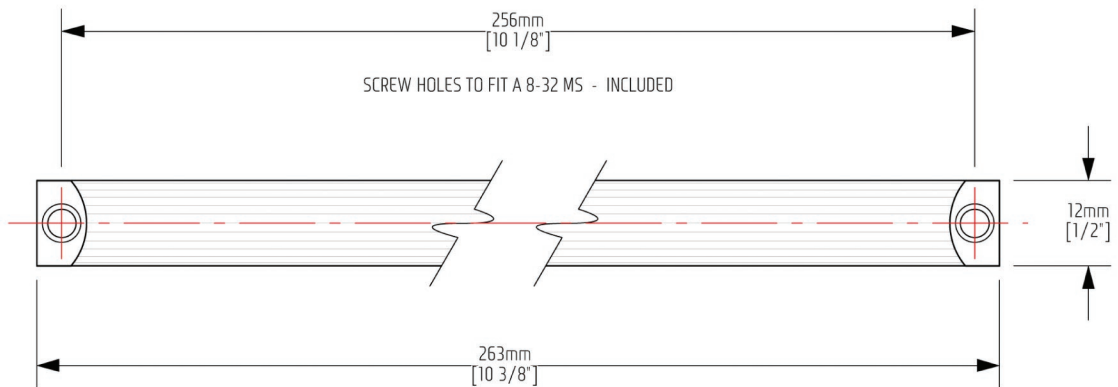

I - 203

FINISH: POLISHED STAINLESS

1 SIDE VIEW

2 BOTTOM VIEW

PULL
LIFE
OPEN

Introducing the Jewel collection – designed with a passion for clean lined perfection and ergonomic usability, the Jewel collection offers a unique angle to contemporary cabinet pulls. Hand crafted from solid stainless steel and available in a mirror polished, matte or brushed stainless steel finish, the entire Jewel hardware line is meticulously finished to exacting specifications.