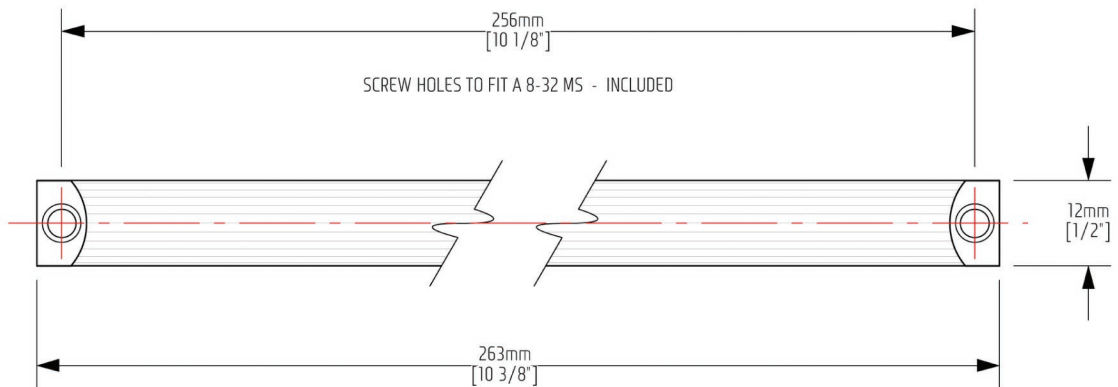

I - 203

FINISH: BRUSHED STAINLESS

1 SIDE VIEW

2 BOTTOM VIEW

PULL
LIFE
OPEN

Introducing the Jewel collection – designed with a passion for clean lined perfection and ergonomic usability, the Jewel collection offers a unique angle to contemporary cabinet pulls. Hand crafted from solid stainless steel and available in a mirror polished, matte or brushed stainless steel finish, the entire Jewel hardware line is meticulously finished to exacting specifications.