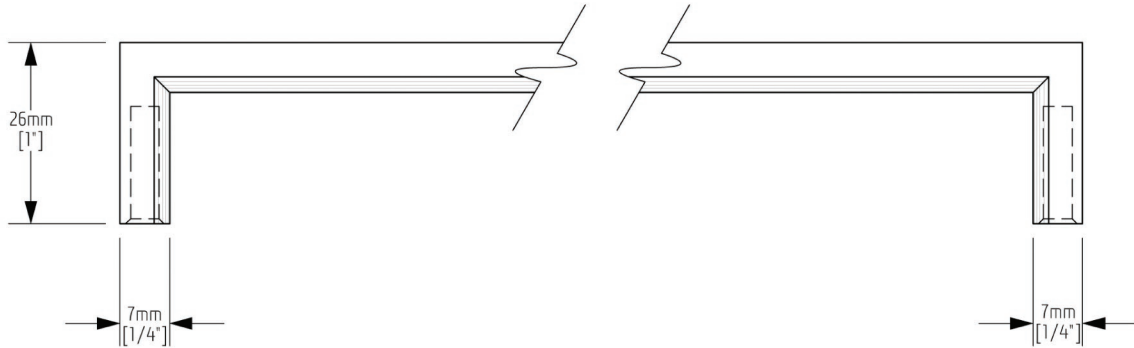

I - 203

FINISH: BRUSHED STAINLESS

1 SIDE VIEW

2 BOTTOM VIEW

PULL
LIFE
OPEN

Introducing the Jewel collection – designed with a passion for clean lined perfection and ergonomic usability, the Jewel collection offers a unique angle to contemporary cabinet pulls. Hand crafted from solid stainless steel and available in a mirror polished, matte or brushed stainless steel finish, the entire Jewel hardware line is meticulously finished to exacting specifications.