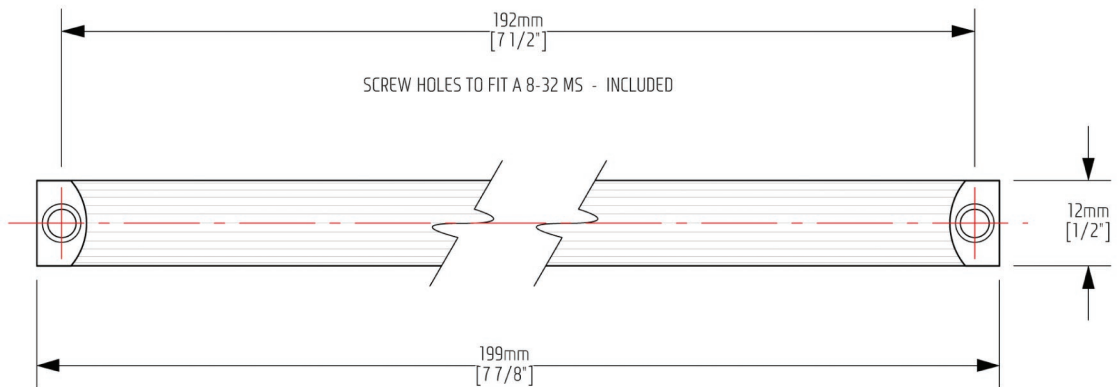

I - 202

FINISH: POLISHED STAINLESS

1 SIDE VIEW

2 BOTTOM VIEW

PULL
LIFE
OPEN

Introducing the Jewel collection – designed with a passion for clean lined perfection and ergonomic usability, the Jewel collection offers a unique angle to contemporary cabinet pulls. Hand crafted from solid stainless steel and available in a mirror polished, matte or brushed stainless steel finish, the entire Jewel hardware line is meticulously finished to exacting specifications.