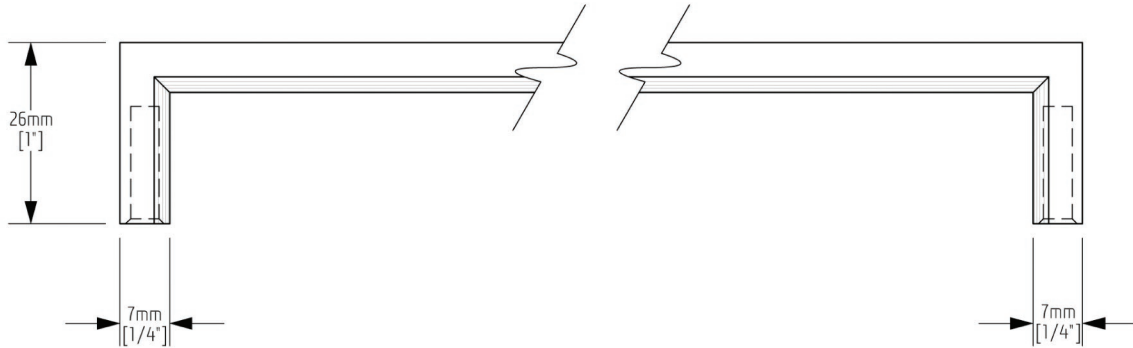

I - 202

FINISH: POLISHED STAINLESS

1 SIDE VIEW

2 BOTTOM VIEW

PULL
LIFE
OPEN

Introducing the Jewel collection – designed with a passion for clean lined perfection and ergonomic usability, the Jewel collection offers a unique angle to contemporary cabinet pulls. Hand crafted from solid stainless steel and available in a mirror polished, matte or brushed stainless steel finish, the entire Jewel hardware line is meticulously finished to exacting specifications.