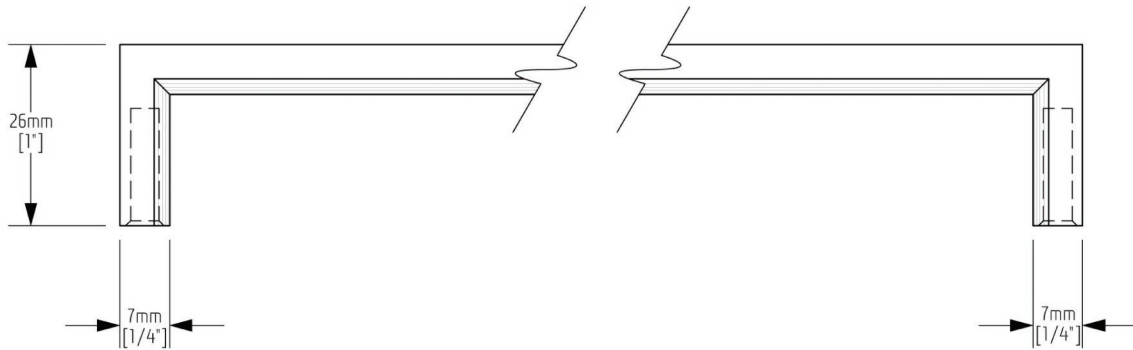

I - 202

FINISH: BRUSHED STAINLESS

1 SIDE VIEW

2 BOTTOM VIEW

PULL
LIFE
OPEN

Introducing the Jewel collection – designed with a passion for clean lined perfection and ergonomic usability, the Jewel collection offers a unique angle to contemporary cabinet pulls. Hand crafted from solid stainless steel and available in a mirror polished, matte or brushed stainless steel finish, the entire Jewel hardware line is meticulously finished to exacting specifications.