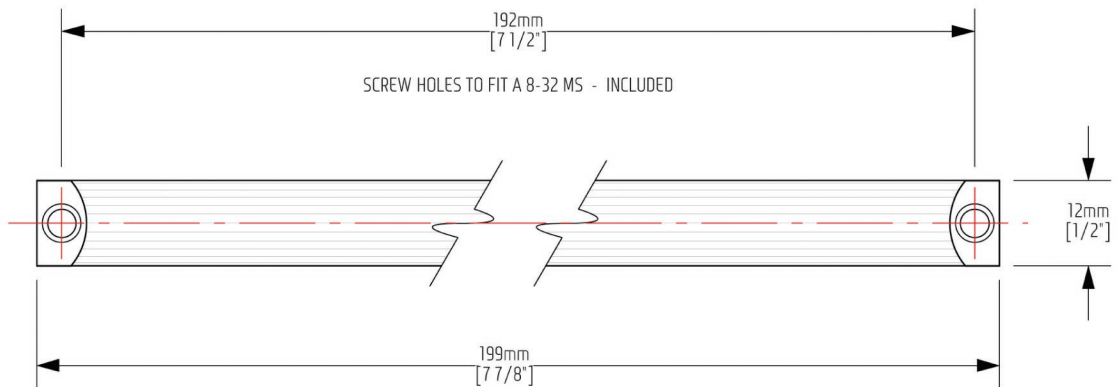

I - 202

FINISH: BRUSHED STAINLESS

1 SIDE VIEW

2 BOTTOM VIEW

PULL
LIFE
OPEN

Introducing the Jewel collection – designed with a passion for clean lined perfection and ergonomic usability, the Jewel collection offers a unique angle to contemporary cabinet pulls. Hand crafted from solid stainless steel and available in a mirror polished, matte or brushed stainless steel finish, the entire Jewel hardware line is meticulously finished to exacting specifications.