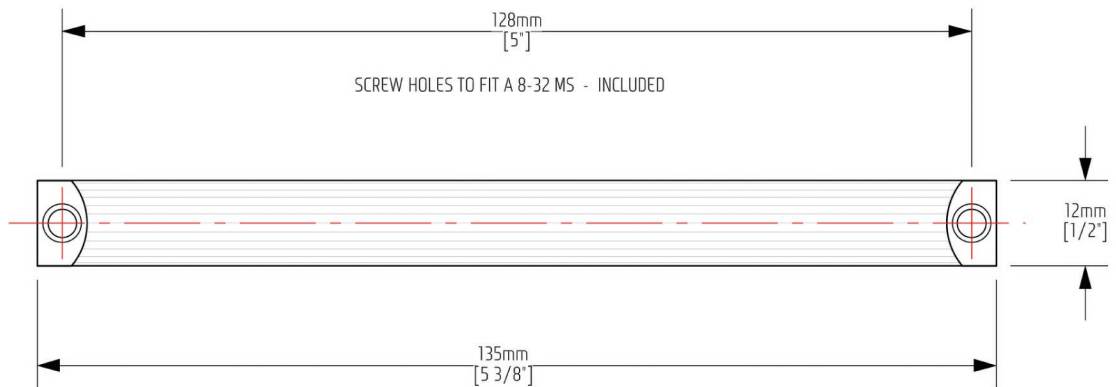

I - 201

FINISH: POLISHED STAINLESS

1 SIDE VIEW

2 BOTTOM VIEW

PULL
LIFE
OPEN

Introducing the Jewel collection – designed with a passion for clean lined perfection and ergonomic usability, the Jewel collection offers a unique angle to contemporary cabinet pulls. Hand crafted from solid stainless steel and available in a mirror polished, matte or brushed stainless steel finish, the entire Jewel hardware line is meticulously finished to exacting specifications.