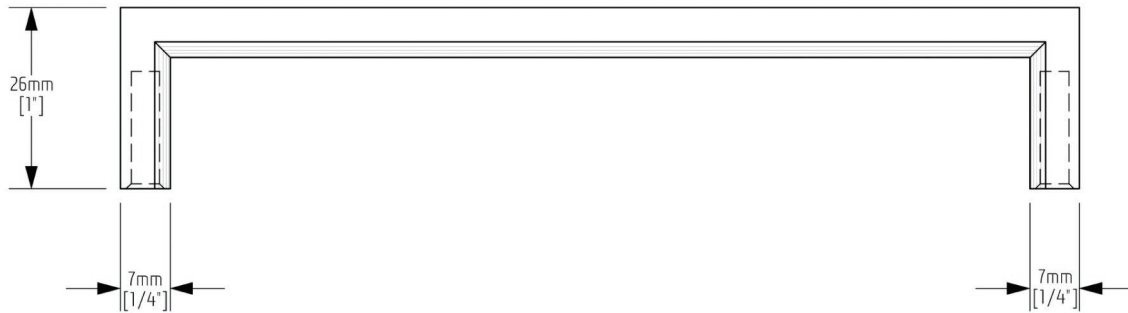

I - 201

FINISH: POLISHED STAINLESS

1 SIDE VIEW

2 BOTTOM VIEW

PULL
LIFE
OPEN

Introducing the Jewel collection – designed with a passion for clean lined perfection and ergonomic usability, the Jewel collection offers a unique angle to contemporary cabinet pulls. Hand crafted from solid stainless steel and available in a mirror polished, matte or brushed stainless steel finish, the entire Jewel hardware line is meticulously finished to exacting specifications.