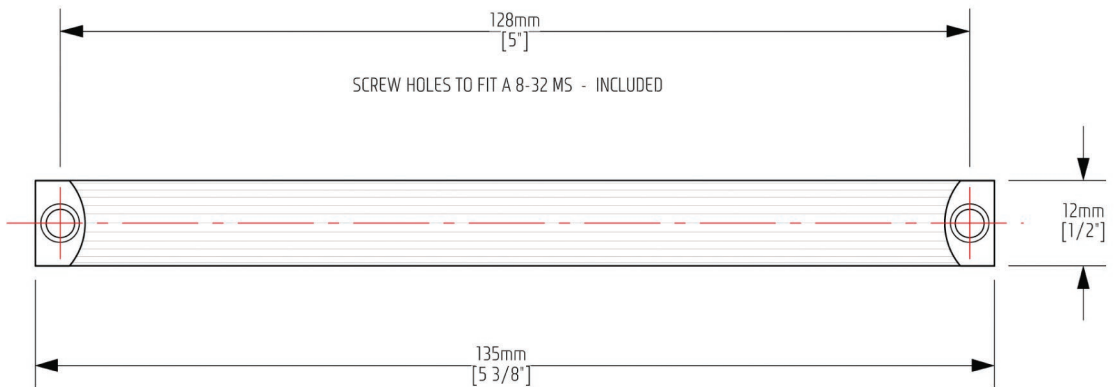

## FINISH: BRUSHED STAINLESS

1 SIDE VIEW

2 BOTTOM VIEW

PULL  
LIFE  
OPEN

Introducing the Jewel collection – designed with a passion for clean lined perfection and ergonomic usability, the Jewel collection offers a unique angle to contemporary cabinet pulls. Hand crafted from solid stainless steel and available in a mirror polished, matte or brushed stainless steel finish, the entire Jewel hardware line is meticulously finished to exacting specifications.