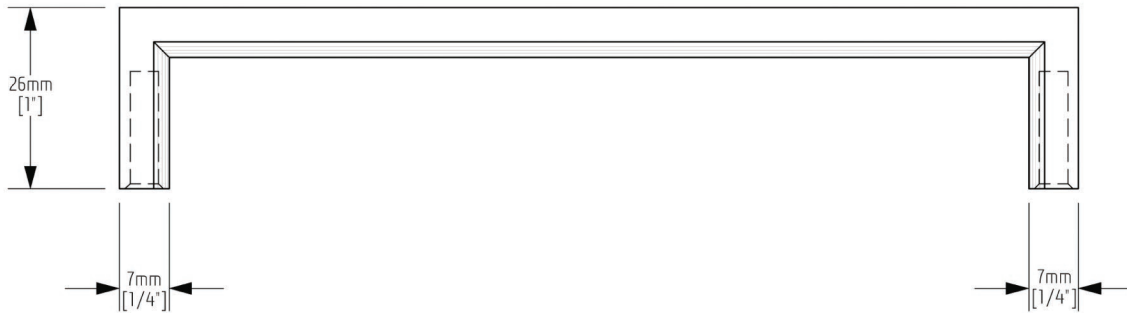

## FINISH: BRUSHED STAINLESS

1 SIDE VIEW

2 BOTTOM VIEW

PULL  
LIFE  
OPEN

Introducing the Jewel collection – designed with a passion for clean lined perfection and ergonomic usability, the Jewel collection offers a unique angle to contemporary cabinet pulls. Hand crafted from solid stainless steel and available in a mirror polished, matte or brushed stainless steel finish, the entire Jewel hardware line is meticulously finished to exacting specifications.